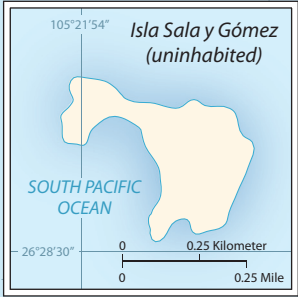

CHILE

TRANSVERSE MERCATOR PROJECTION; CENTRAL MERIDIAN 71° W